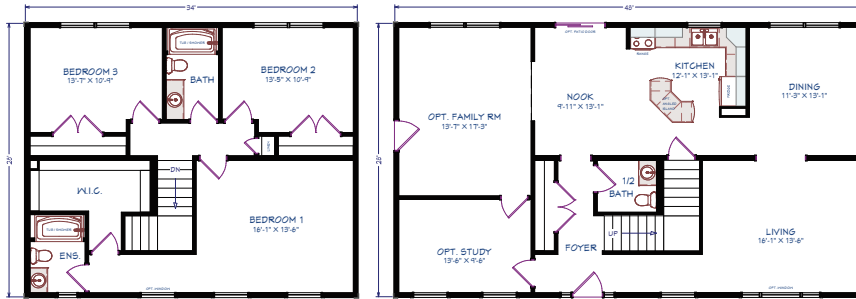

SH-012

SH-012

3 bedrooms | 2 ½ bathrooms | 1904 sq ft | 34' x 28'

Features include:

- On site porch, railing and roof
- 3 ½" Window trim
- Front door ¾ glass and double sidelights
- Second coach light
- Living room 8' picture window
- Patio Door
- Appliances