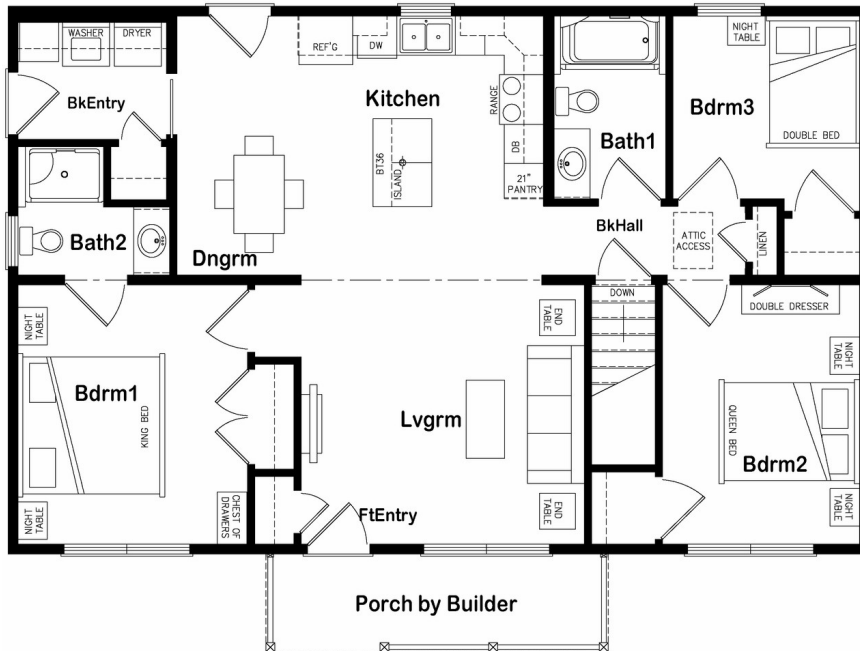

SH-002

SH-002

3 bedrooms | 2 bathroom | 1232 sq ft | 44' x 28'

Features include:

- Spacious open-concept living area
- L-shaped kitchen with an island
- Back entry mud room with coat closet and laundry area
- Primary bedroom with large closet
- Ensuite bathroom with 48" walk-in shower
- Main bathroom with one-piece dome top tub and optional skylight
- Spare bedrooms with large closets