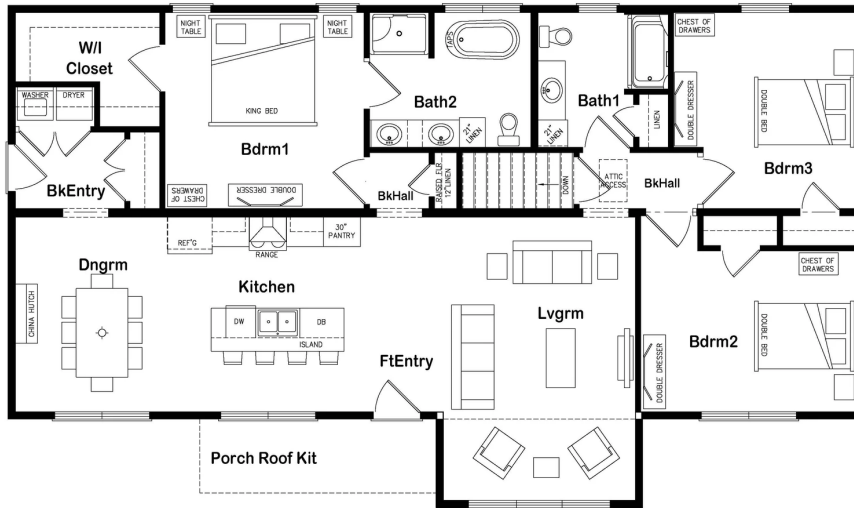

SH-004

SCHIAVI
HOME

SH-004

3 bedrooms | 2 bathroom | 1708 sq ft | 58' x 28'

Features include:

- Site-built front porch
- Open-concept kitchen and dining room
- Efficient kitchen features an island with 36" bartop
- Large spare bedrooms with spacious closets
- Spacious master bedroom has large walk-in closet
- Ensuite bathroom features dual sinks, free-standing tub, shower, and linen
- Back entry mudroom with coat closet and laundry area
- Optional cathedral ceilings