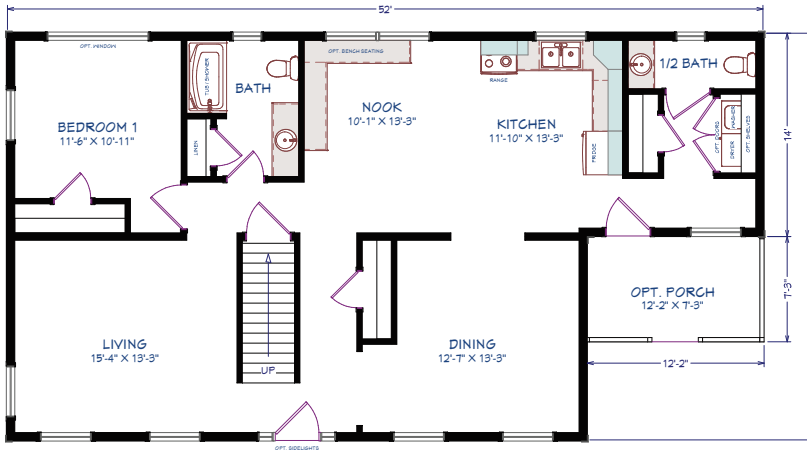

# SH-007

1 bedroom | 1 ½ bathrooms | 1285 sq ft | 52' x 28'/14'

## Features include:

- 8' Gable dormers
- Porch and railings
- Front door ¾ glass and sidelights
- Window and door trim colour
- Upper Queen Anne grills
- 3 ½" Window trim
- Coloured siding accessories
- Appliances