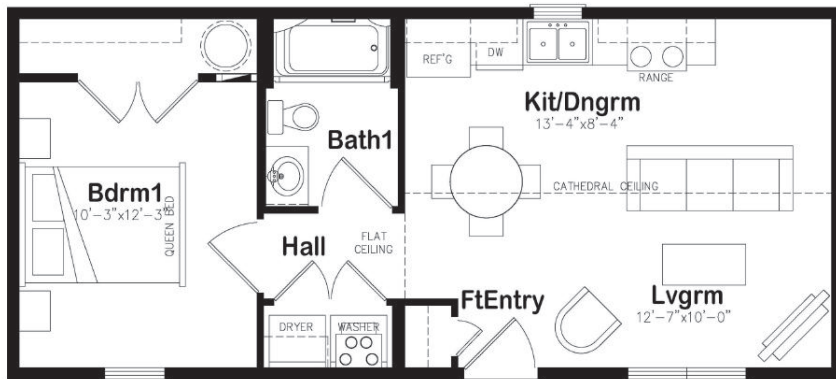

SH-014

SH-014

1 bedroom | 1 bathroom | 576 sq ft | 36' x 16'

Features include:

- 2x6 exterior walls c/w R22 insulation*
- R31 floor insulation*
- R50 attic insulation*
- Cathedral ceiling in living and/or kitchen area
- Asphalt shingles
- Prestige standard vinyl siding
- Prestige standard interior doors & hardware
- Prestige standard plumbing fixtures
- HRV & 40 gal. hot water tank
- Standard rangehood
- Pepper Euro standard kitchen cabinets & bathroom vanity
- Vinyl Flooring